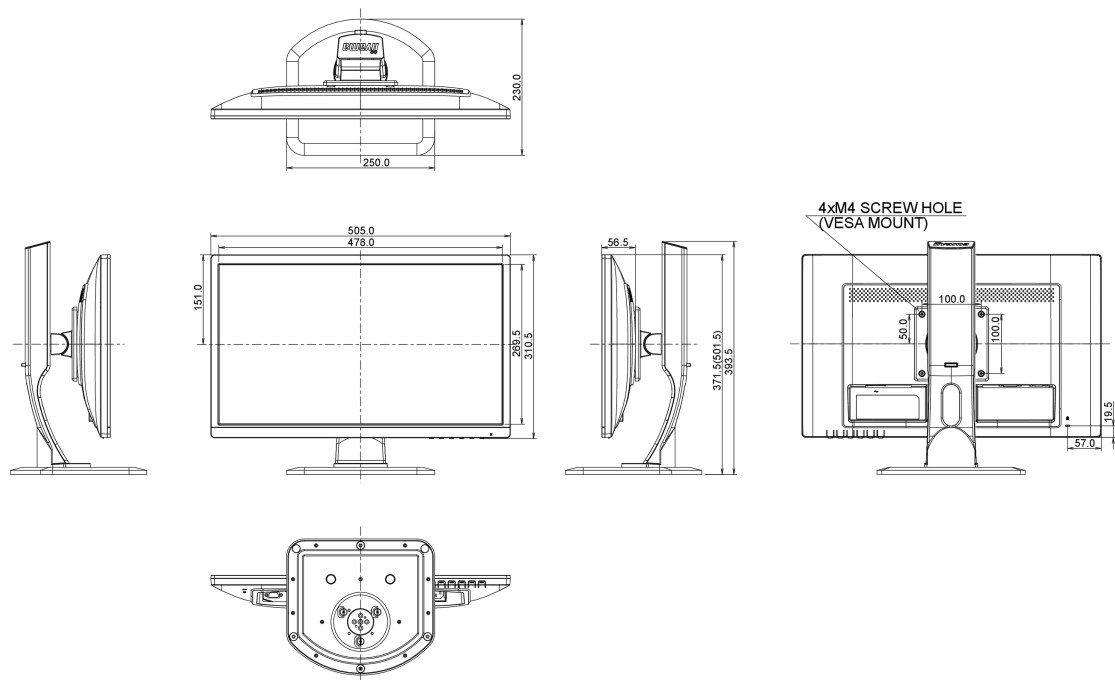

04 MECHANICAL

Display position adjustments	height, pivot (rotation), swivel, tilt
Height adjustment	130mm
Rotation (PIVOT function)	90°
Swivel stand	90°; 45° left; 45° right
Tilt angle	22° up; 5° down
VESA mounting	100 x 100mm

B

08 DIMENSIONS / WEIGHT

Product dimensions W x H x D

505 x 371.5 (501.5) x 230mm

Weight (without box)

4.8kg

All trademarks and registered trademarks acknowledged. E & O E. Specification subject to change without notice. All LCD's comply with ISO-9241-307:2008 in connection with pixel defects.