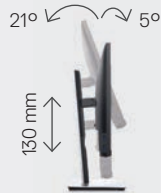

Adjustability and connectivity

DELL 23 MONITOR | P2319H

Easily adjust the panel to your preferred viewing position.

Back view -
Cable management slot

Tilt and height adjustable

Pivot

Swivel

Connectivity