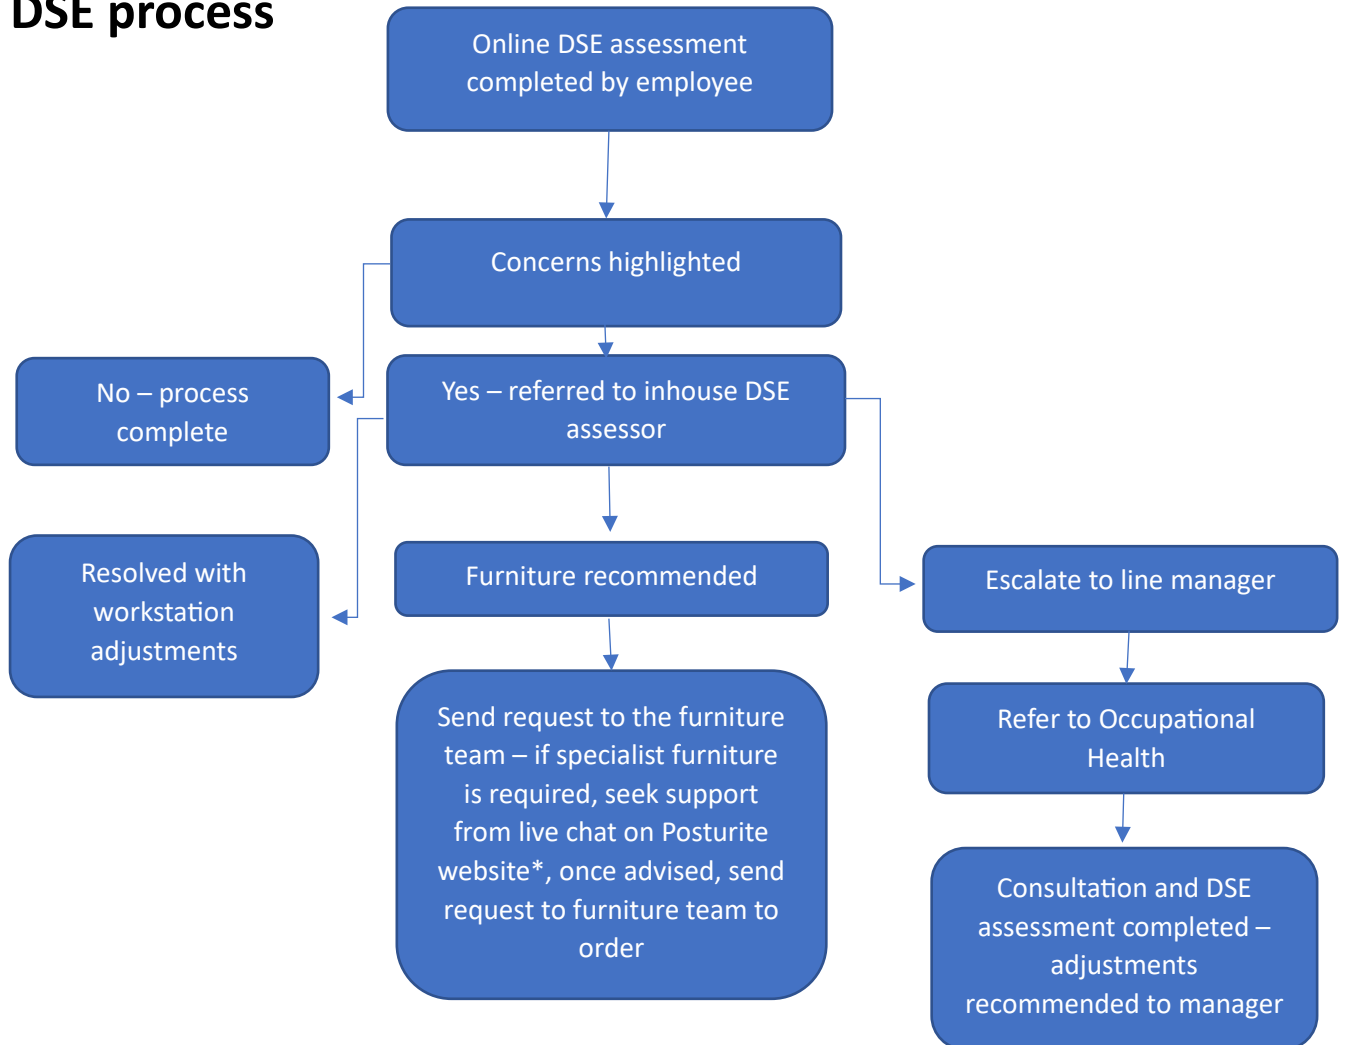

## DSE process

Posturite website - [www.posturite.co.uk](http://www.posturite.co.uk) online chat function is very helpful. Purchasing equipment via Posturite comes with a 20% discount to the University.