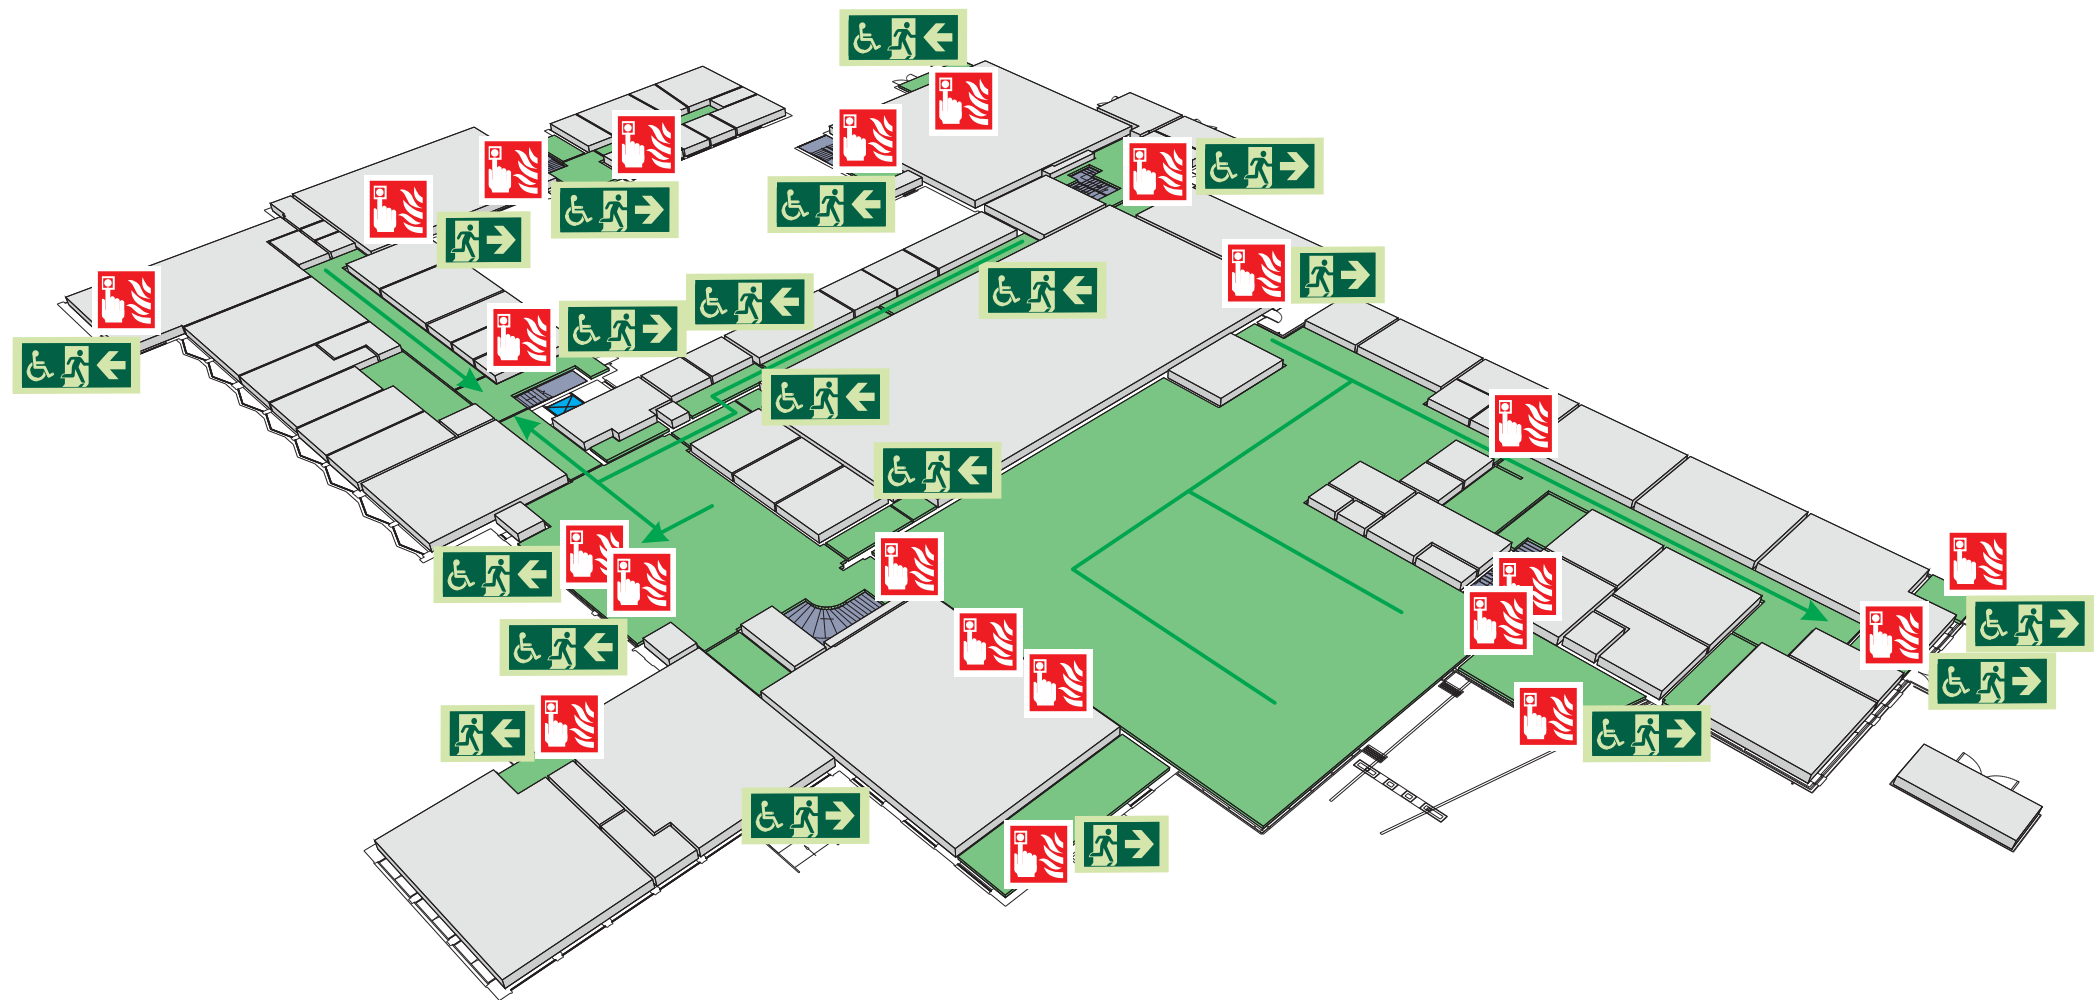

Do not attack fire with extinguisher
unless trained to do so.

ON HEARING THE ALARM

Evacuate building and go to assembly
point.

Your assembly point is:-

Assembly Point 3

When alarm is given - do not panic, do
not run.
Leave the building following the fire
emergency exit signs.

Do not re-enter the building unless told
to do so by the Fire Marshall, Warden or
Fire Service.

ASSEMBLY POINT 3 IS ALLOCATED TO THE BUILDINGS SHOWN IN YELLOW

The Deaf Alerter system is installed in the building.
Please contact the University Fire Officer on **01509 222182** for further advice.

simplydesignsolutions

Martin Hall Building Ground Floor

Fire alarm
Call point

Fire exit

Wheelchair
accessible exit

Fire escape route

Assembly point

Safe refuge