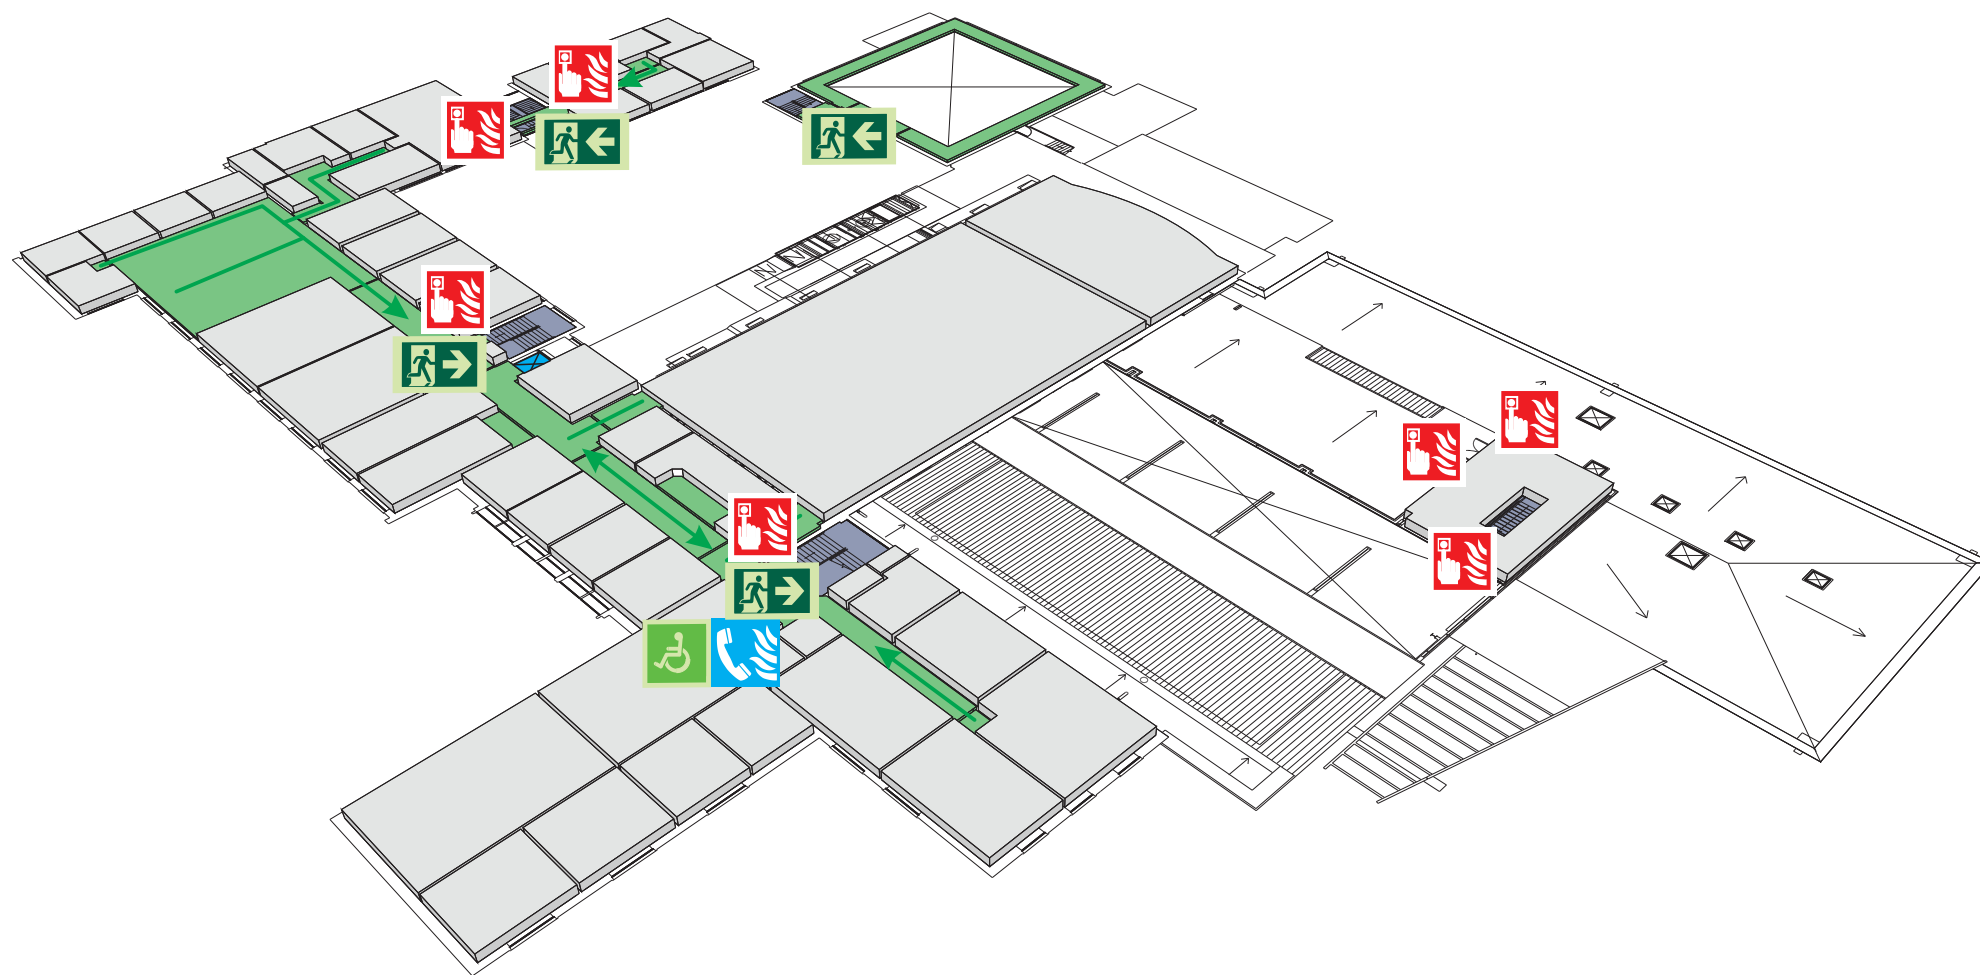

FIRE ESCAPE PLAN

LOUGHBOROUGH UNIVERSITY FIRE INSTRUCTIONS

ANY PERSON DISCOVERING A FIRE

Sound the alarm.
Operate the nearest fire alarm call point.

Telephone Security on the emergency number 0800 526966.

Do not attack fire with extinguisher unless trained to do so.

ON HEARING THE ALARM

Evacuate building and go to assembly point.
Your assembly point is:-

Assembly Point 3

When alarm is given - do not panic, do not run.
Leave the building following the fire emergency exit signs.

Do not re-enter the building unless told to do so by the Fire Marshall, Warden or Fire Service.

ASSEMBLY POINT 3 IS ALLOCATED TO THE BUILDINGS SHOWN IN YELLOW

The Deaf Alerter system is installed in the building.
Please contact the University Fire Officer on 01509 222182 for further advice.

simplydesignsolutions

Martin Hall Building First Floor

Fire alarm
Call point

Fire exit

Wheelchair
accessible exit

Fire escape route

Assembly point

Safe refuge

Evac lift

Evac coms

Non evac coms

Loughborough
University