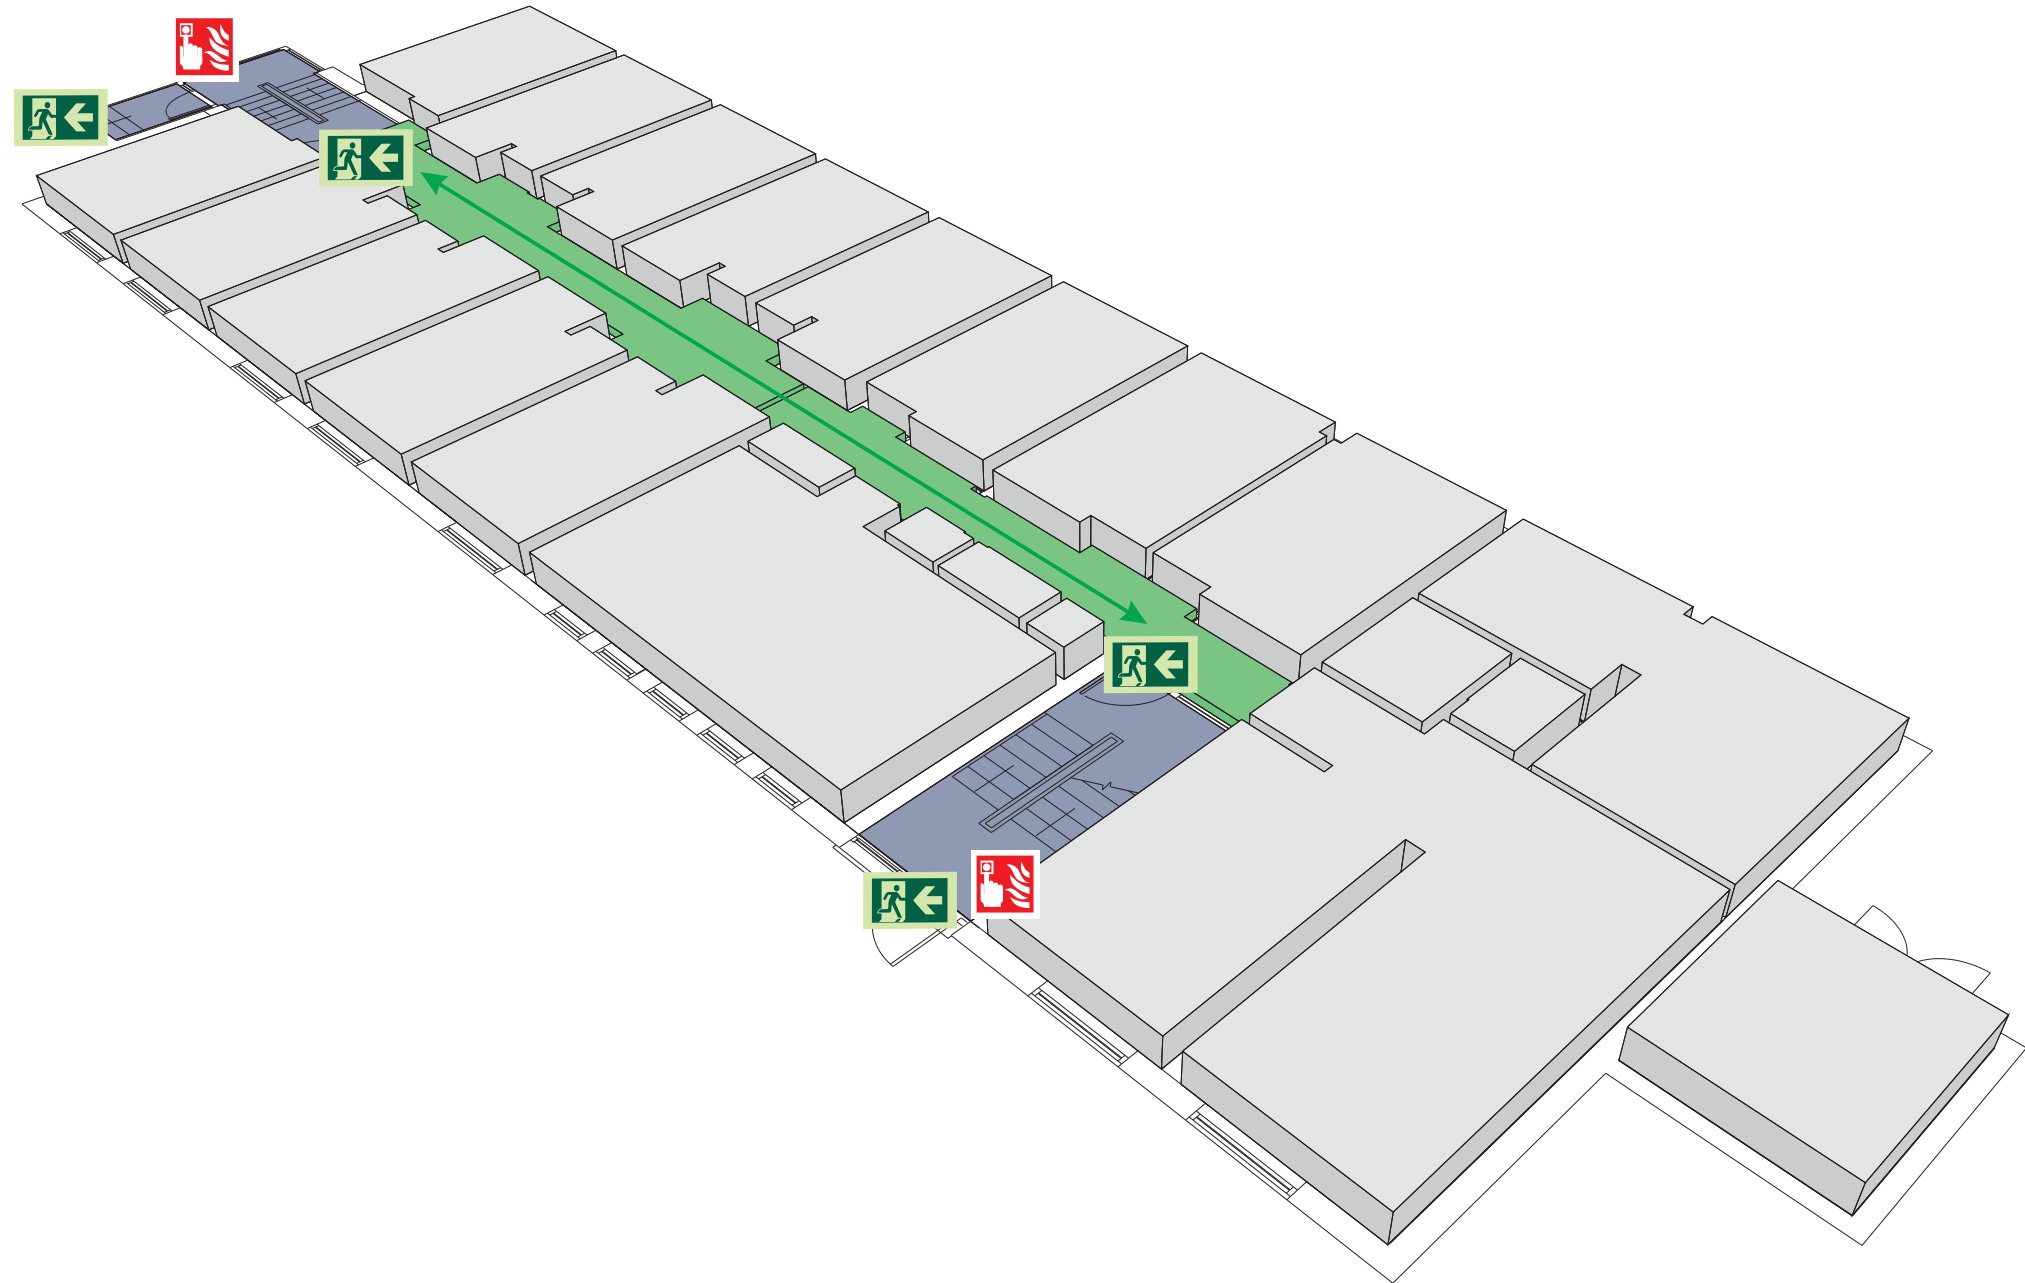

Do not attack fire with extinguisher unless trained to do so.

ON HEARING THE ALARM

Evacuate building and go to assembly point.

Your assembly point is:-

Assembly Point 23

When alarm is given - do not panic, do not run.
Leave the building following the fire emergency exit signs.

Do not re-enter the building unless told to do so by the Fire Marshall, Warden or Fire Service.

Faraday Block BB Ground Floor

Fire alarm
Call point

Fire exit

Wheelchair
accessible exit

Fire escape route

Assembly point

Safe refuge

Evac lift

Evac coms

Non evac coms

ASSEMBLY POINT 23 IS ALLOCATED TO THE BUILDINGS SHOWN IN YELLOW

Loughborough
University

FIRE ESCAPE PLAN

LOUGHBOROUGH UNIVERSITY FIRE INSTRUCTIONS