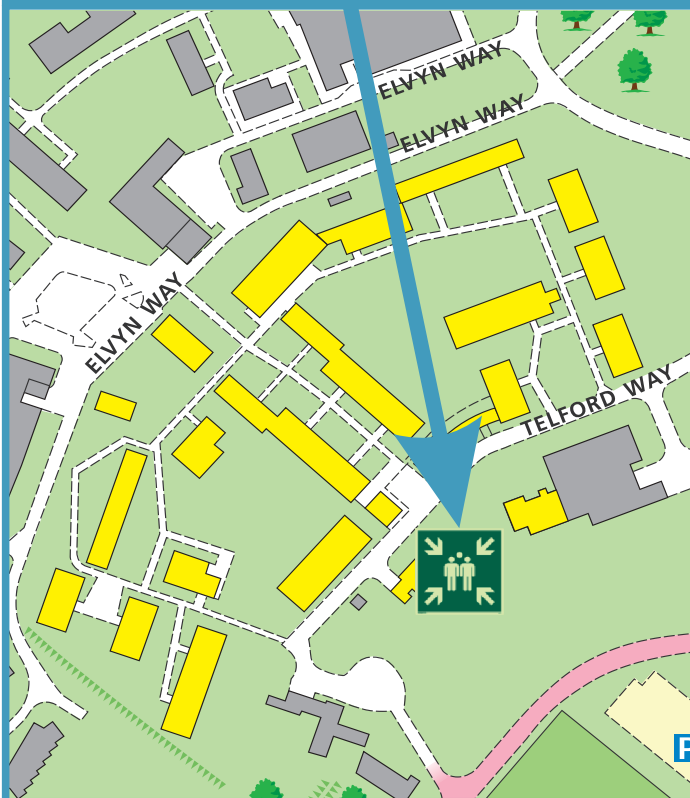

Safe refuge

Evac lift

Evac coms

Non evac coms

ASSEMBLY POINT 23 IS ALLOCATED TO THE BUILDINGS SHOWN IN YELLOW

Loughborough
University

FIRE ESCAPE PLAN

LOUGHBOROUGH UNIVERSITY FIRE INSTRUCTIONS