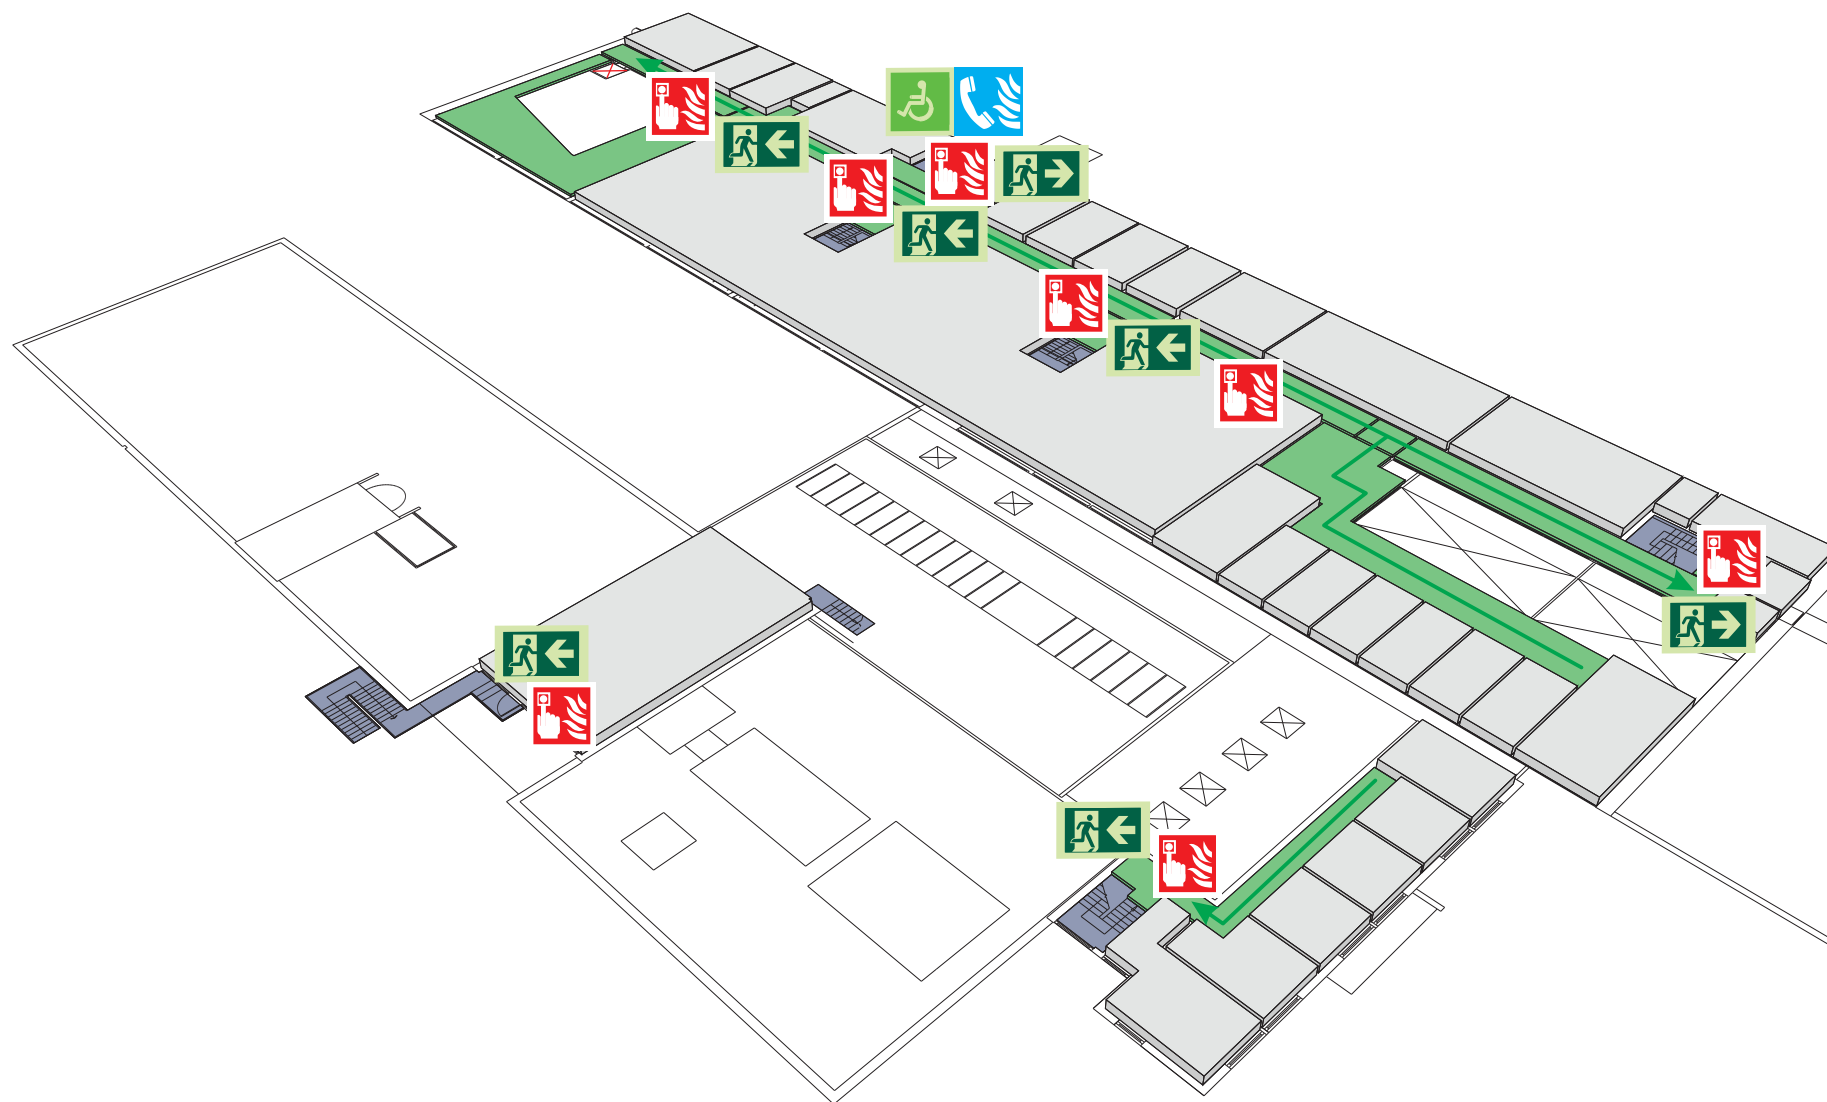

FIRE ESCAPE PLAN

LOUGHBOROUGH UNIVERSITY FIRE INSTRUCTIONS

ANY PERSON DISCOVERING A FIRE

Sound the alarm.
Operate the nearest fire alarm call point.

Telephone Security on the emergency number 0800 526966.

Do not attack fire with extinguisher unless trained to do so.

ON HEARING THE ALARM

Evacuate building and go to assembly point.
Your assembly point is:-

Assembly Point 15

When alarm is given - do not panic, do not run.
Leave the building following the fire emergency exit signs.

Do not re-enter the building unless told to do so by the Fire Marshall, Warden or Fire Service.

ASSEMBLY POINT 15 IS ALLOCATED TO THE BUILDINGS SHOWN IN YELLOW

The Deaf Alerter system is installed in the building.
Please contact the University Fire Officer on 01509 222182 for further advice.

simplydesignsolutions

FM Building First Floor

Fire alarm
Call point

Fire exit

Wheelchair
accessible exit

Fire escape route

Assembly point

Safe refuge

Evac lift

Evac coms

Non evac coms

Loughborough
University