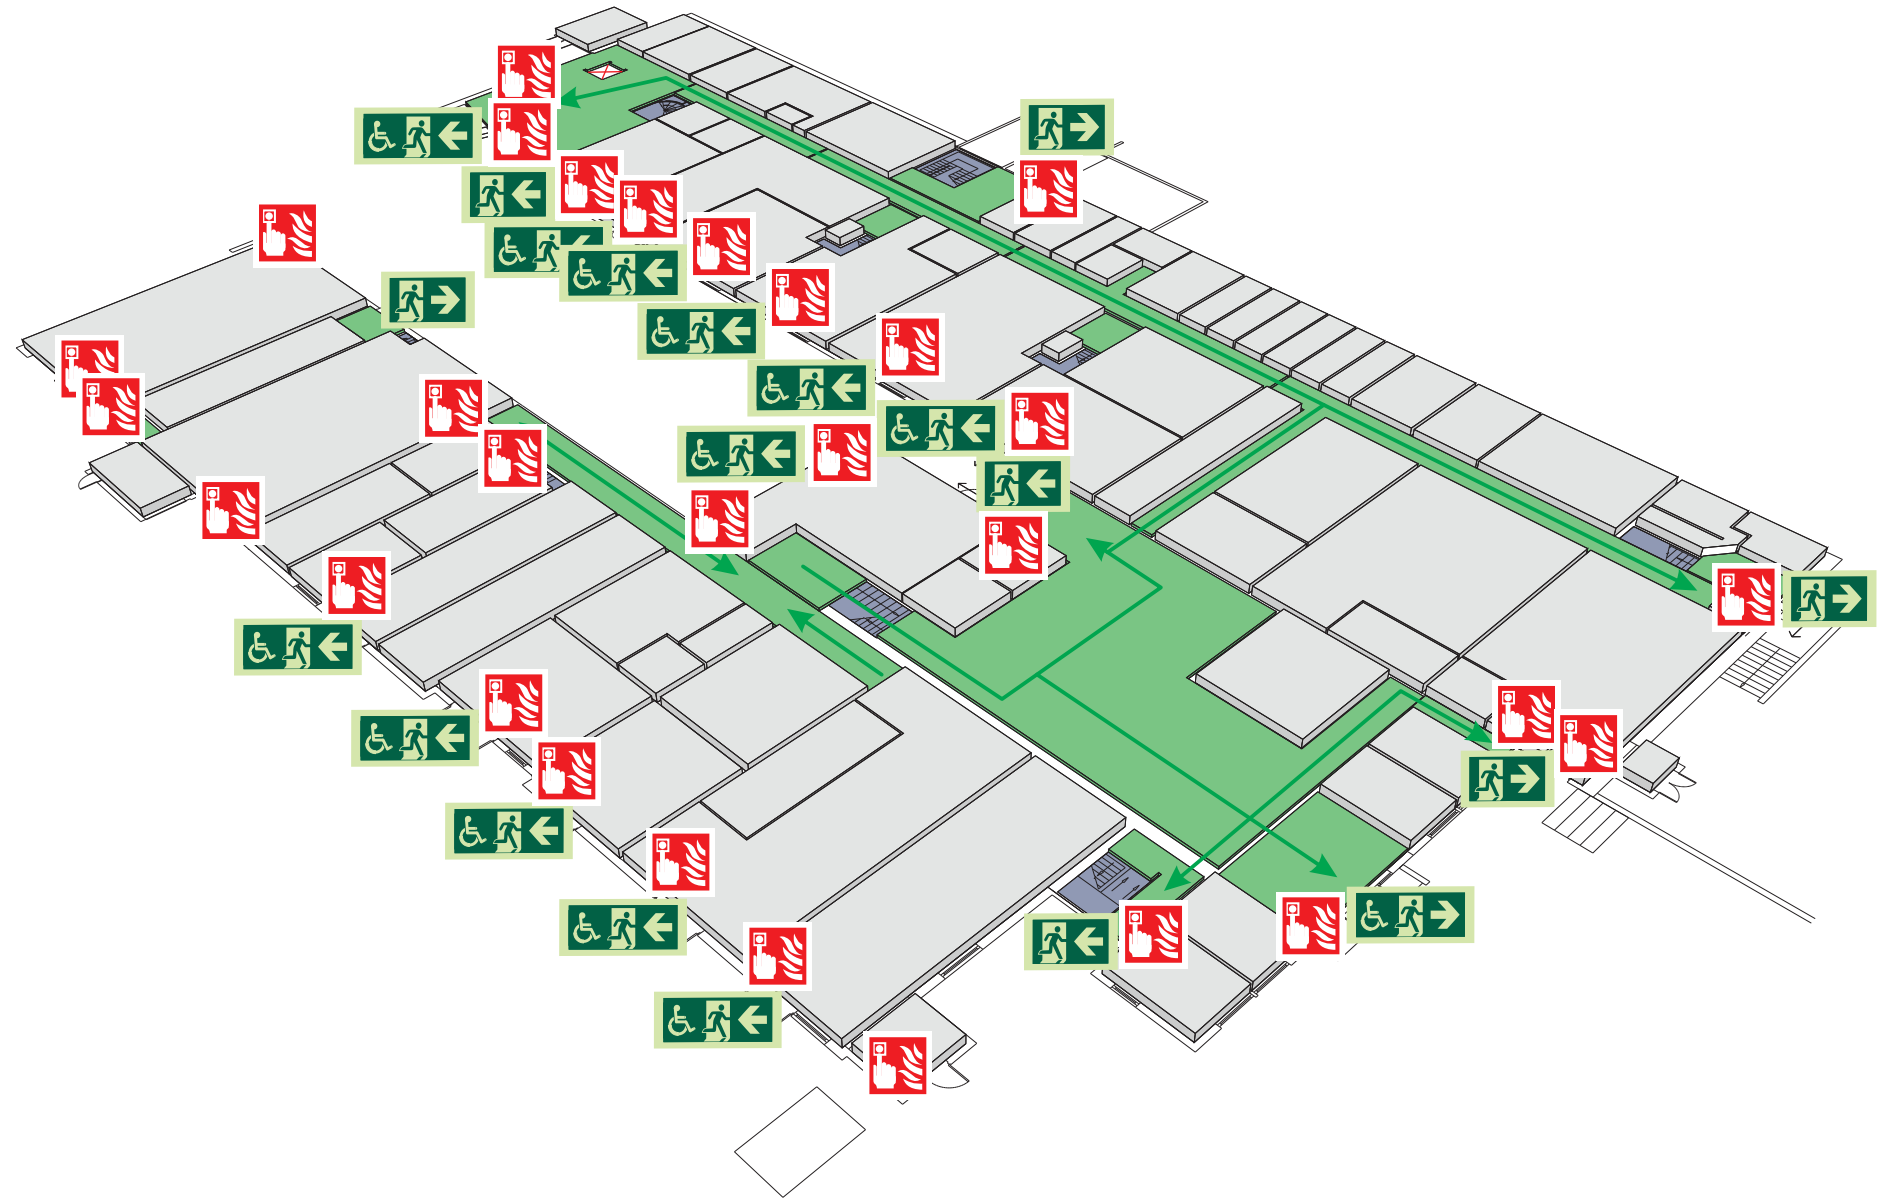

Do not re-enter the building unless told to do so by the Fire Marshall, Warden or Fire Service.

ASSEMBLY POINT 15 IS ALLOCATED TO THE BUILDINGS SHOWN IN YELLOW

The Deaf Alerter system is installed in the building.
Please contact the University Fire Officer on 01509 222182 for further advice.

simplydesignsolutions

FM Building Ground Floor

Fire alarm
Call point

Fire exit

Wheelchair
accessible exit

Fire escape route

Assembly point

Safe refuge