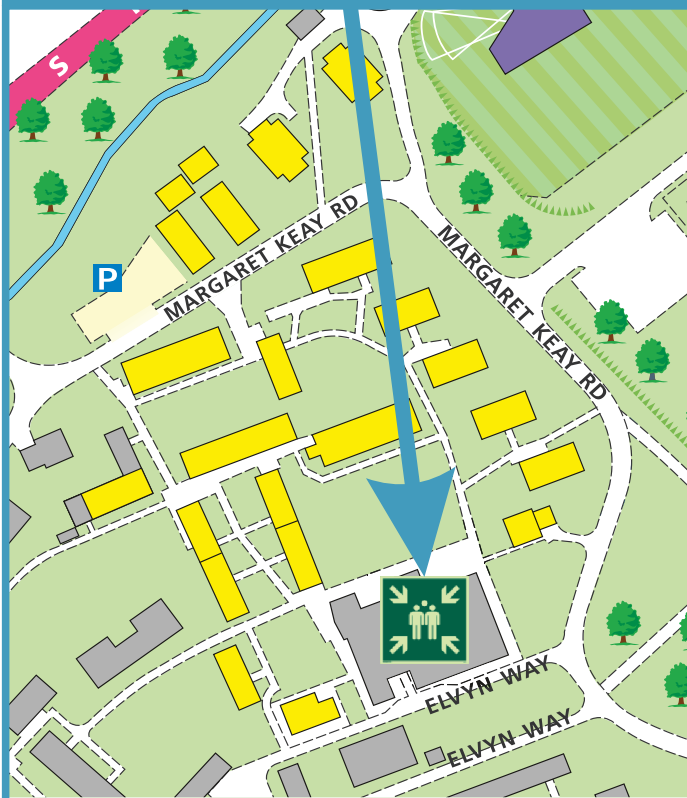

Do not re-enter the building unless told to do so by the Fire Marshall, Warden or Fire Service.

ASSEMBLY POINT 24 IS ALLOCATED TO THE BUILDINGS SHOWN IN YELLOW

Cayley Block 14 Second Floor

Fire alarm
Call point