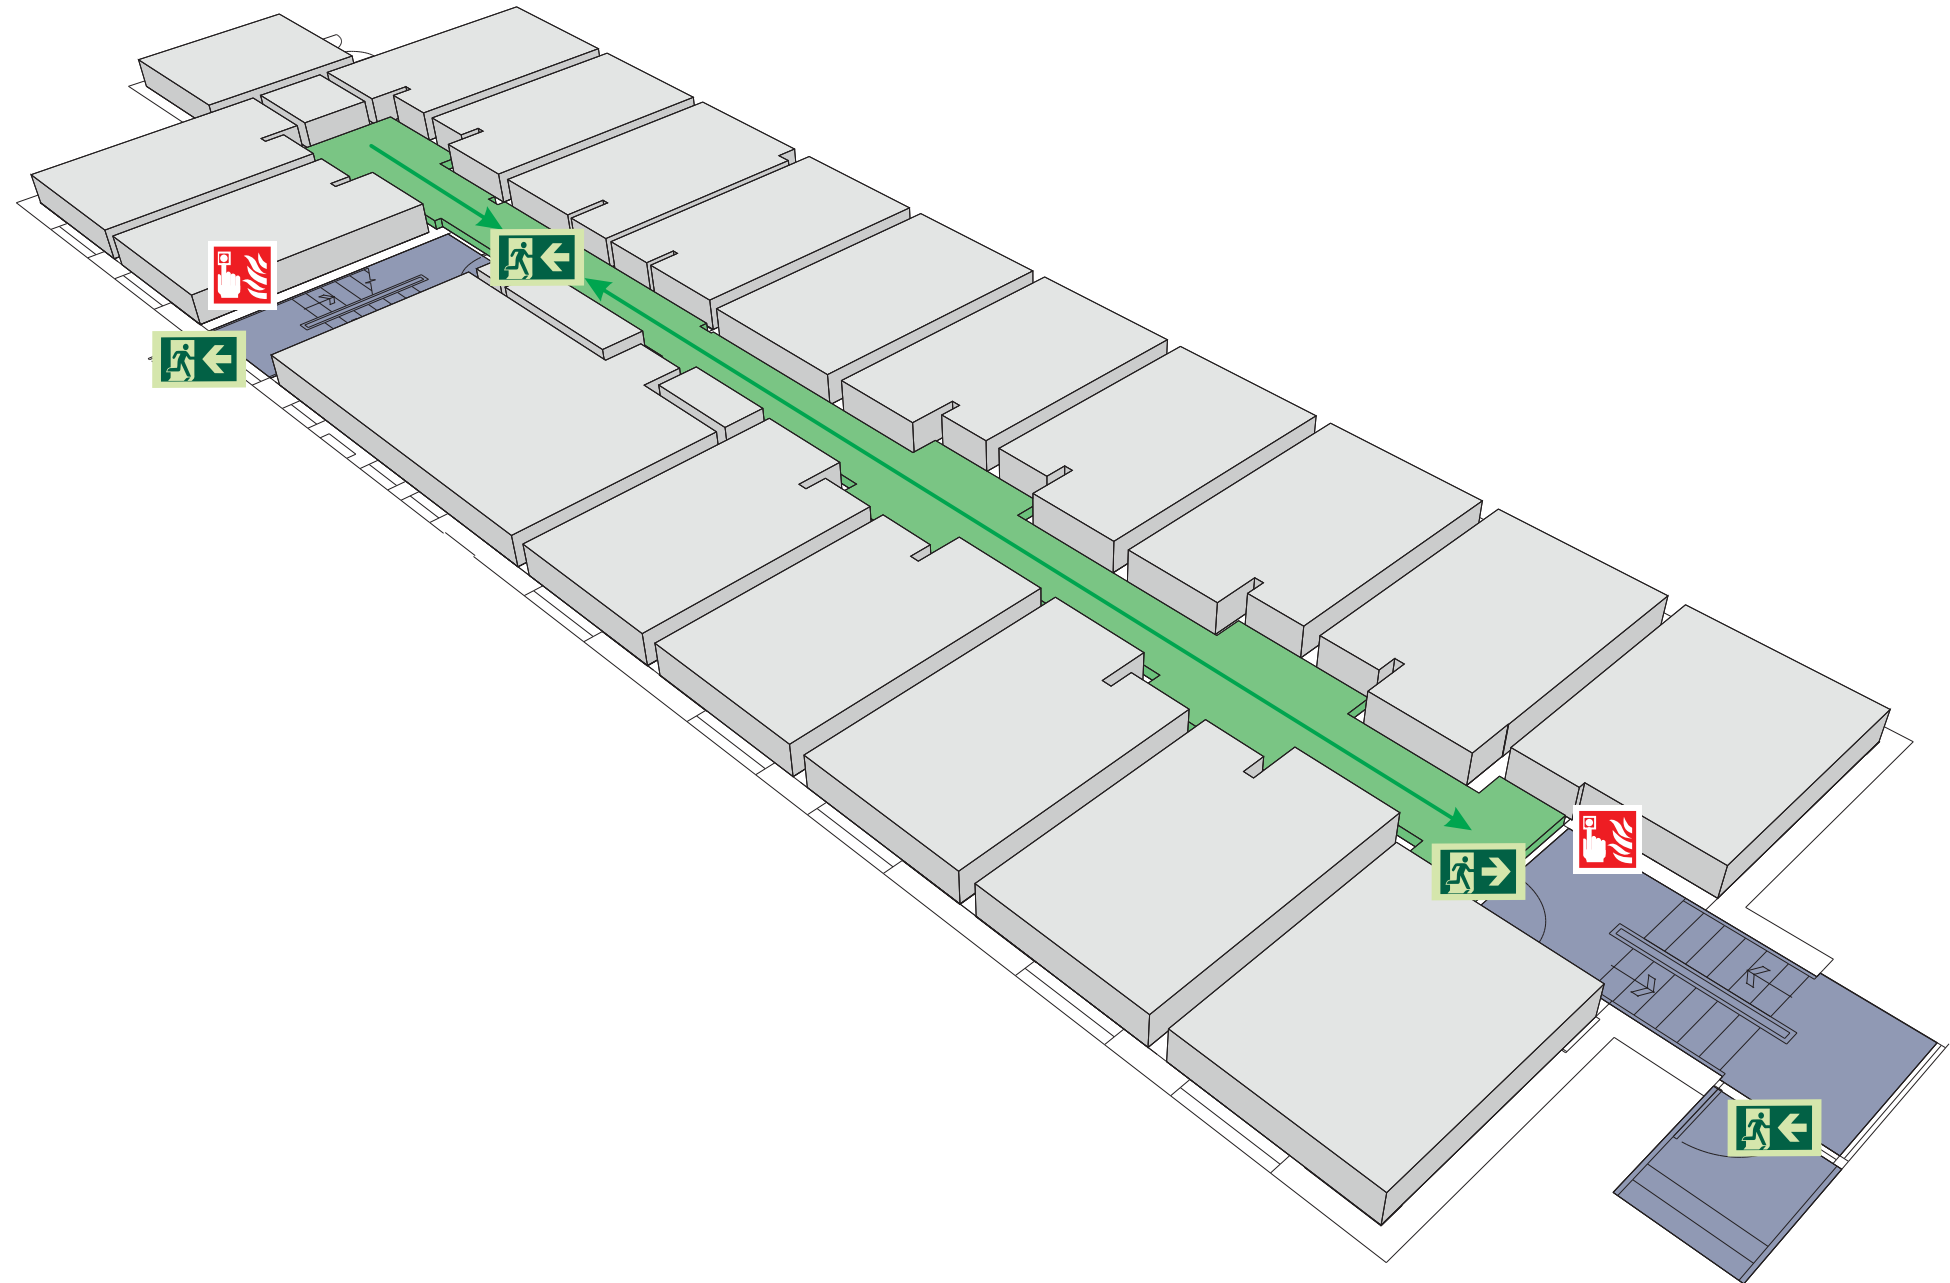

Do not attack fire with extinguisher
unless trained to do so.

ON HEARING THE ALARM

Evacuate building and go to assembly
point.
Your assembly point is:-

Assembly Point 24

When alarm is given - do not panic, do
not run.
Leave the building following the fire
emergency exit signs.

Do not re-enter the building unless told
to do so by the Fire Marshall, Warden or
Fire Service.

ASSEMBLY POINT 24 IS ALLOCATED TO THE BUILDINGS SHOWN IN YELLOW

Cayley Block 14 Ground Floor

Fire alarm
Call point