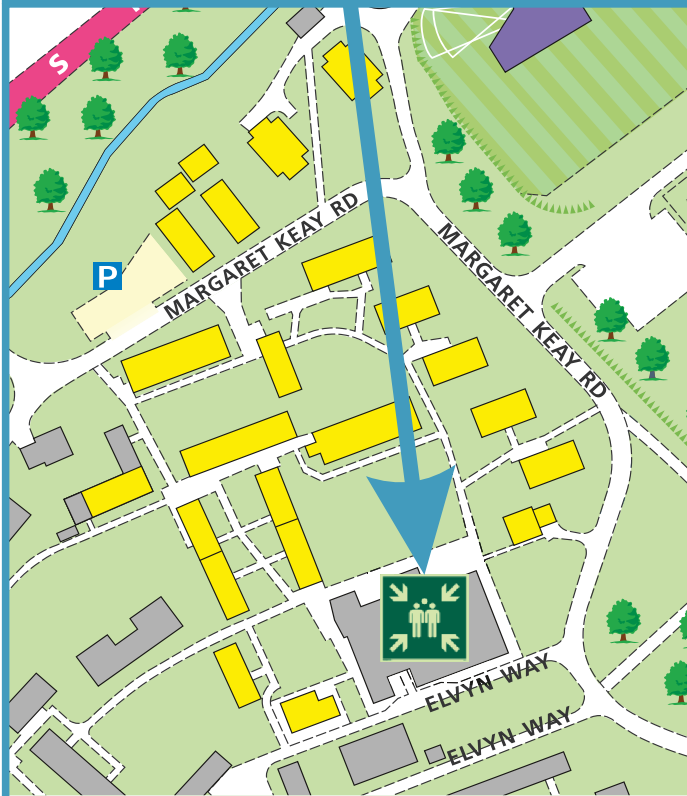

Do not re-enter the building unless told
to do so by the Fire Marshall, Warden or
Fire Service.

ASSEMBLY POINT 24 IS ALLOCATED TO THE BUILDINGS SHOWN IN YELLOW

Cayley Block 14 Ground Floor

Fire alarm
Call point