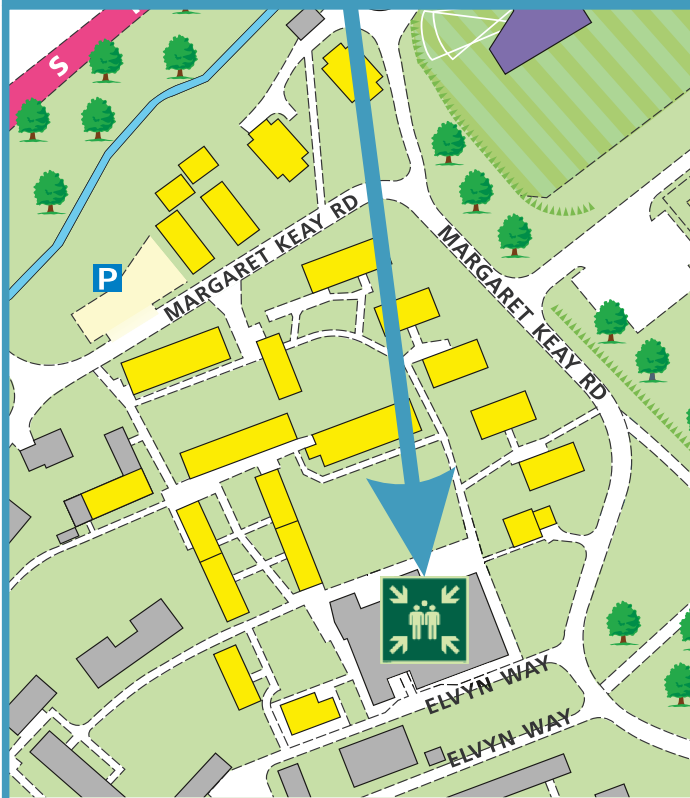

Do not re-enter the building unless told
to do so by the Fire Marshall, Warden or
Fire Service.

ASSEMBLY POINT 24 IS ALLOCATED TO THE BUILDINGS SHOWN IN YELLOW

Cayley Block 14 First Floor

Fire alarm
Call point