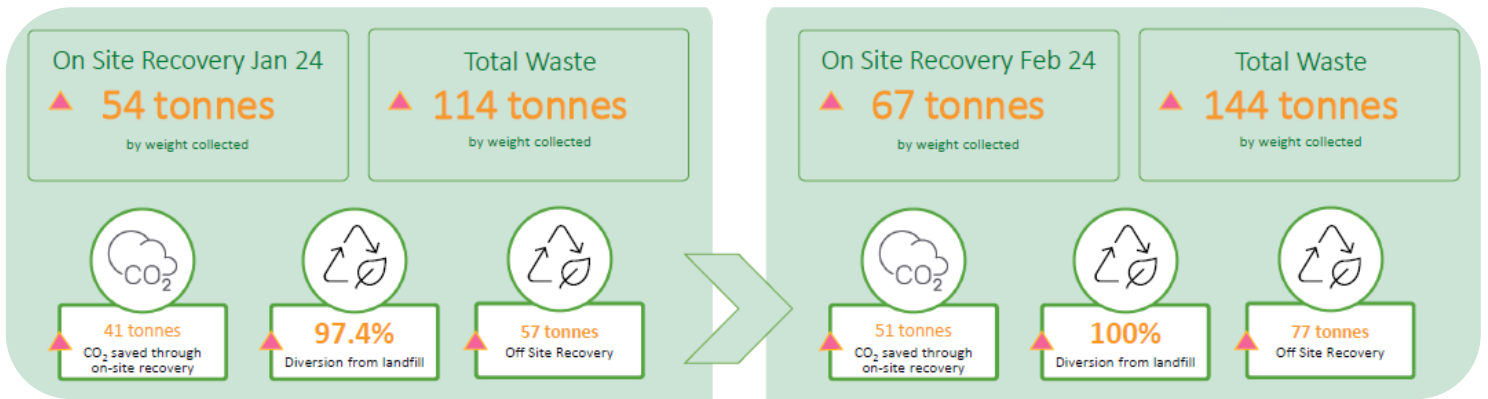

Enva Waste Efficiency Report: February and March 2024

2023/24 YTD (Aug 23-Mar 24)

Academic Year 2022/23

Month on Month Performance (Jan 2024 vs Feb 2024)

Year on Year Performance (Feb 2023 vs Feb 2024)

Month on Month Performance (Feb 2024 vs Mar 2024)