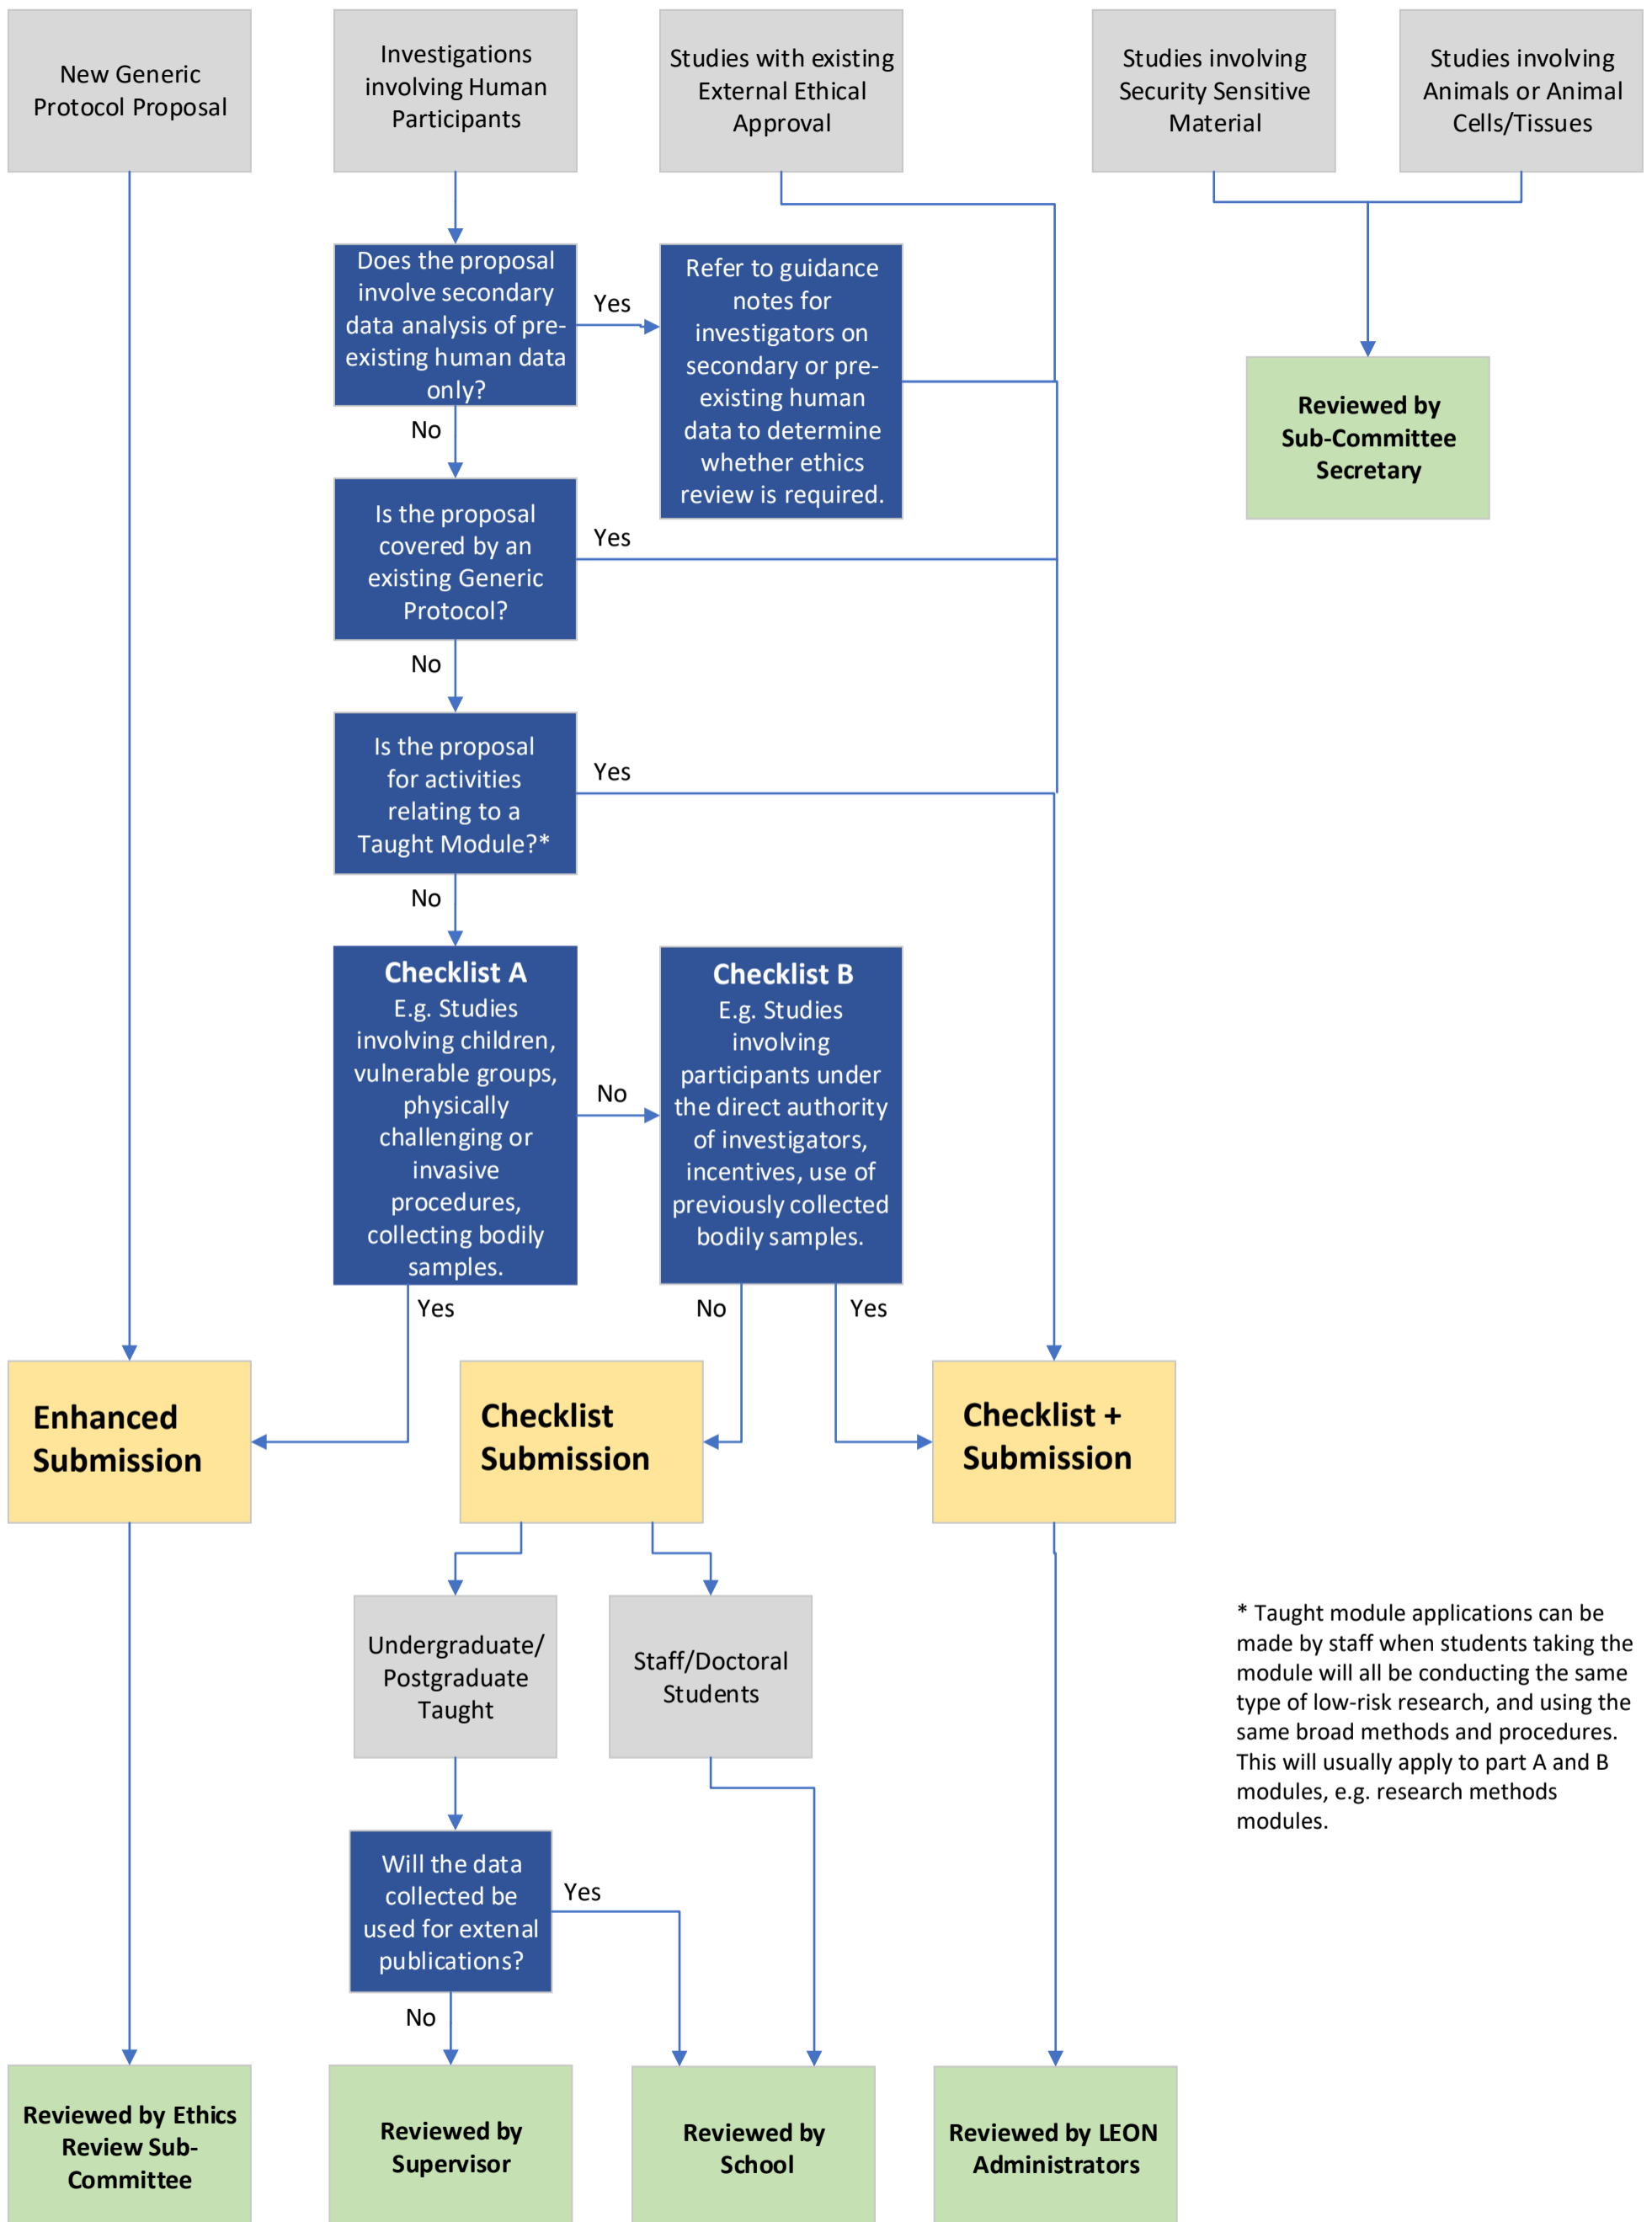

Loughborough University Ethics Online (LEON) Process

* Taught module applications can be made by staff when students taking the module will all be conducting the same type of low-risk research, and using the same broad methods and procedures. This will usually apply to part A and B modules, e.g. research methods modules.